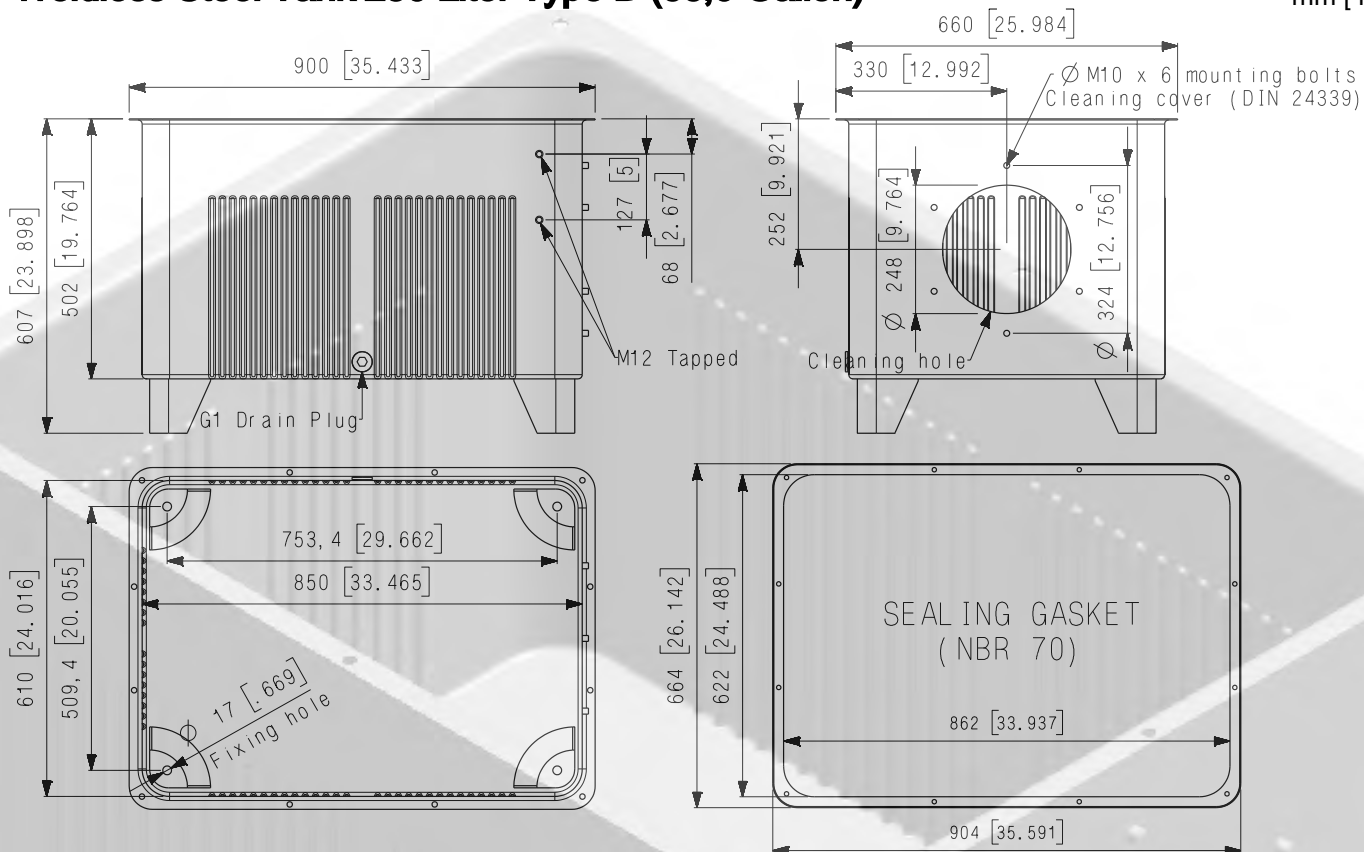

Weldless Steel Tank 250 Liter Type A (66,0 Gallon)

mm [in]

Lid 250 Liter (66,0 Gallon)

Weldless Steel Tank 250 Liter Type B (66,0 Gallon)

mm [in]

Lid 250 Liter (66,0 Gallon)

Weldless Steel Tank 250 Liter Type C (66,0 Gallon)

mm [in]

Lid 250 Liter (66,0 Gallon)