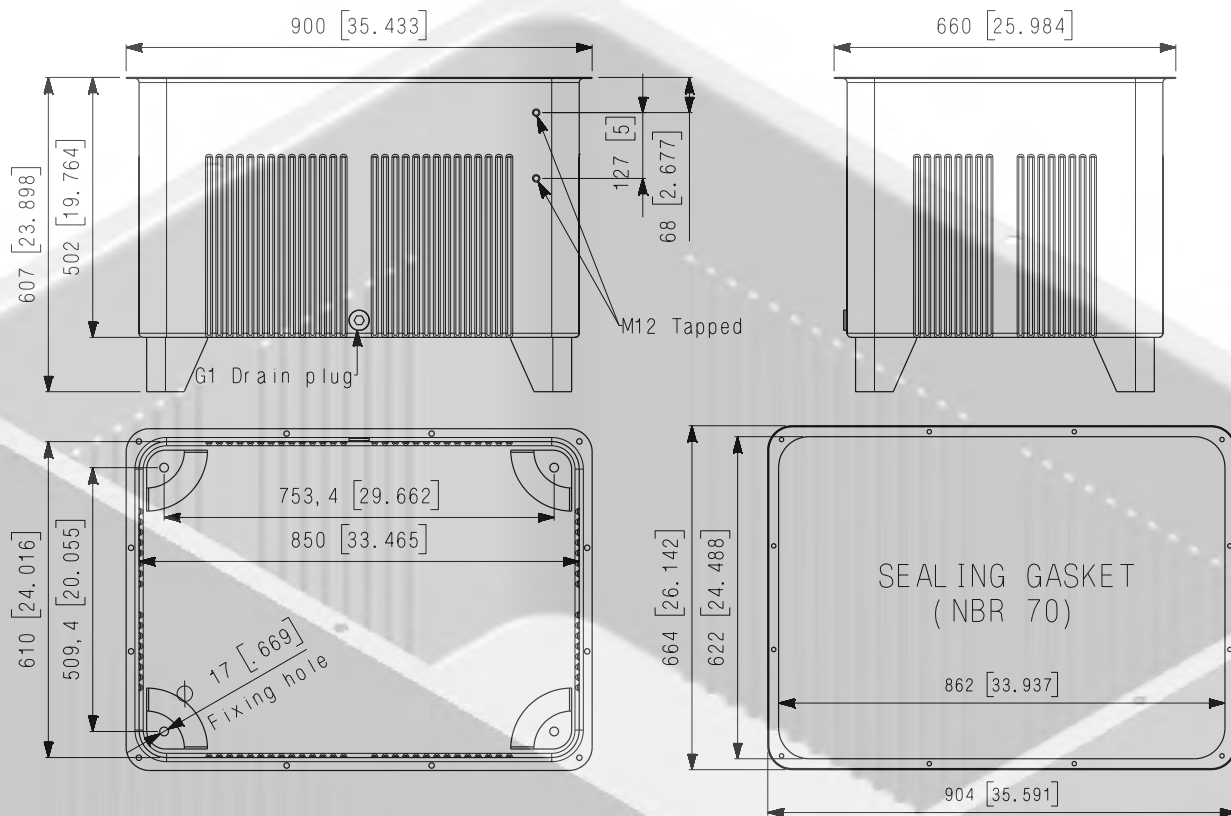

Weldless Steel Tank 250 Liter Type A (66,0 Gallon)

mm [in]

Lid 250 Liter (66,0 Gallon)

Weldless Steel Tank 250 Liter Type B (66,0 Gallon)

mm [in]

Lid 250 Liter (66,0 Gallon)

Weldless Steel Tank 250 Liter Type C (66,0 Gallon)

mm [in]

Lid 250 Liter (66,0 Gallon)