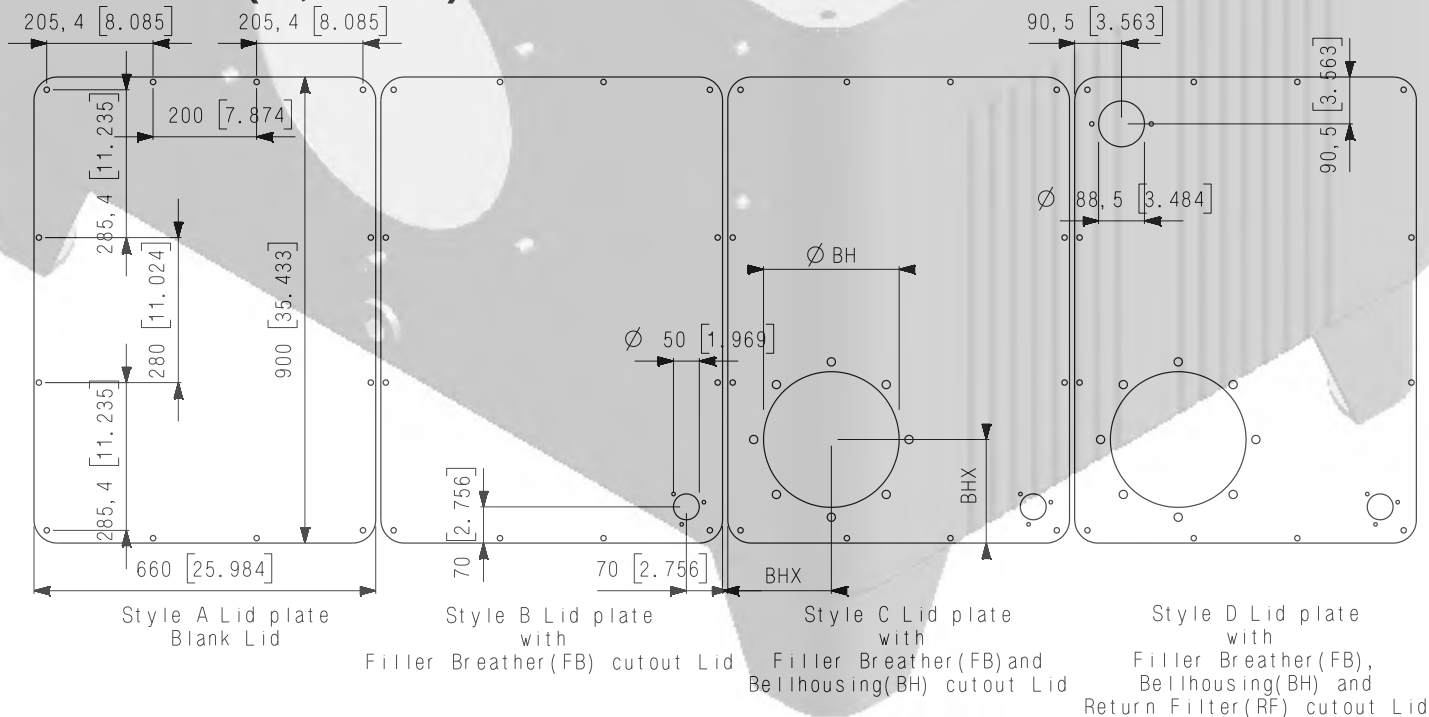

Weldless Steel Tank 250 Liter Type A (66,0 Gallon)

mm [in]

Lid 250 Liter (66,0 Gallon)

Weldless Steel Tank 250 Liter Type B (66,0 Gallon)

mm [in]

Lid 250 Liter (66,0 Gallon)

Weldless Steel Tank 250 Liter Type C (66,0 Gallon)

mm [in]

Lid 250 Liter (66,0 Gallon)