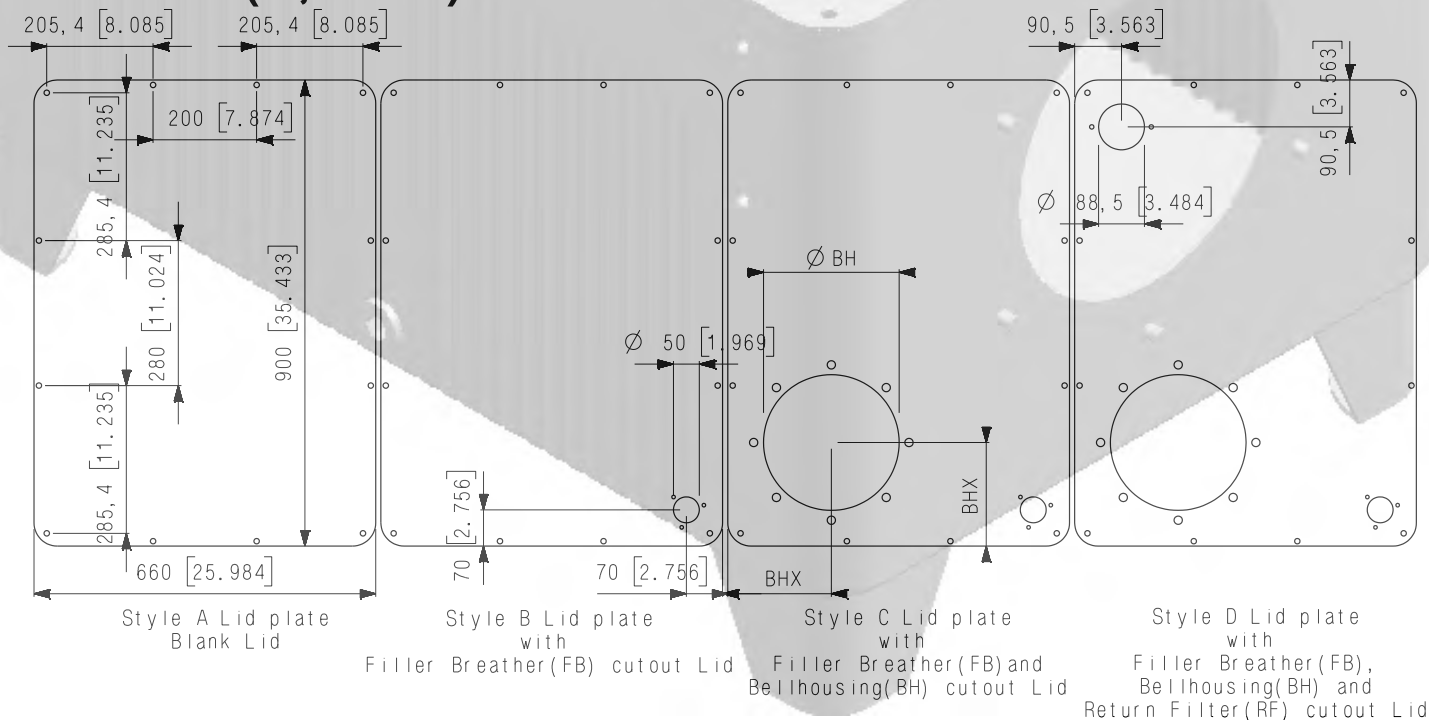

Weldless Steel Tank 250 Liter Type A (66,0 Gallon)

mm [in]

Lid 250 Liter (66,0 Gallon)

Weldless Steel Tank 250 Liter Type B (66,0 Gallon)

mm [in]

Lid 250 Liter (66,0 Gallon)

Weldless Steel Tank 250 Liter Type C (66,0 Gallon)

mm [in]

Lid 250 Liter (66,0 Gallon)