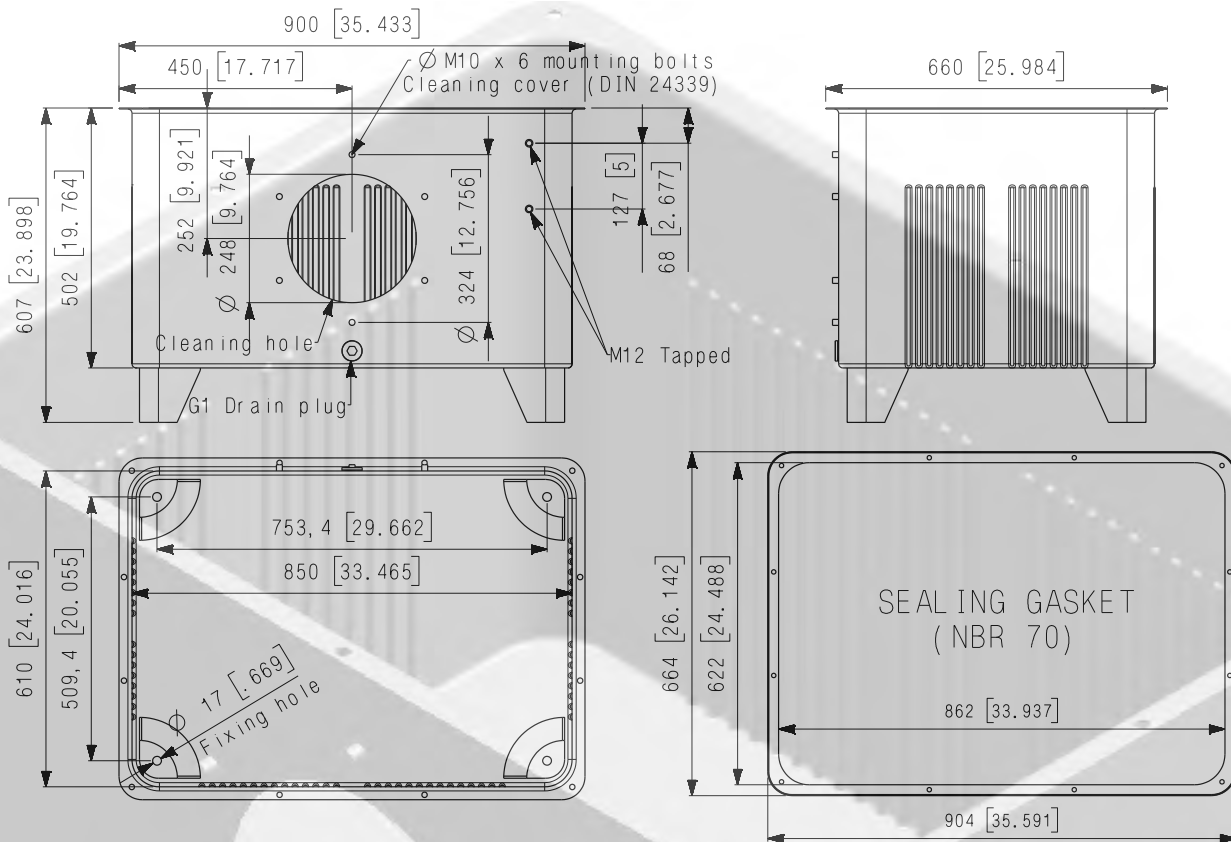

Weldless Steel Tank 250 Liter Type A (66,0 Gallon)

mm [in]

Lid 250 Liter (66,0 Gallon)

Weldless Steel Tank 250 Liter Type B (66,0 Gallon)

mm [in]

Lid 250 Liter (66,0 Gallon)

Weldless Steel Tank 250 Liter Type C (66,0 Gallon)

mm [in]

Lid 250 Liter (66,0 Gallon)